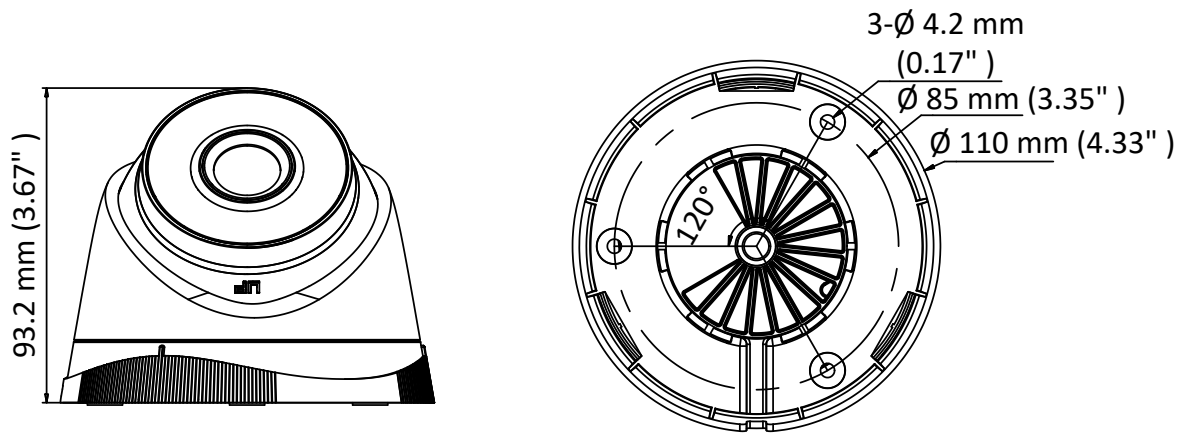

## IPC-T121 2.0 MP IR Network Turret Camera

Key Features	
<ul style="list-style-type: none"><li>• 1/2.8" progressive scan CMOS</li></ul>	<ul style="list-style-type: none"><li>• 3D DNR (Digital Noise Reduction)</li></ul>
<ul style="list-style-type: none"><li>• 1920 × 1080@30fps</li></ul>	<ul style="list-style-type: none"><li>• Up to 30 m IR range</li></ul>
<ul style="list-style-type: none"><li>• 2.8mm fixed lens</li></ul>	<ul style="list-style-type: none"><li>• PoE (Power over Ethernet)</li></ul>
<ul style="list-style-type: none"><li>• H.264/MJPEG</li></ul>	<ul style="list-style-type: none"><li>• IP67</li></ul>
<ul style="list-style-type: none"><li>• Dual stream</li></ul>	
<ul style="list-style-type: none"><li>• Digital WDR (Wide Dynamic Range)</li></ul>	

<b>Interface</b>	
Communication Interface	1 RJ45 10M/100M self-adaptive Ethernet port
<b>General</b>	
Operating Conditions	-30 °C to 60 °C (-22 °F to 140°F), humidity: 95% or less (non-condensing)
Power Supply	12 VDC ± 25%, 5.5 mm coaxial power plug PoE (802.3af, class 3)
Power Consumption and Current	12 VDC, 0.4 A, Max: 5 W PoE: (802.3af, 37 V to 57 V), 0.2 A to 0.13 A, Max: 7 W
Ingress Protection	IP67 TVS 2000V lightning protection, surge protection and voltage transient protection
Material	Metal & Plastic
Dimensions	Camera: Ø 110 mm × 93.2 mm (Ø 4.3" × 3.7") With package: 150 mm × 150 mm × 141 mm (5.9" × 5.9" × 5.6")
Weight	Camera: Approx. 360 g (0.8 lb.) With package: Approx. 610 g (1.3 lb.)

<b>Available Models</b>
IPC-T121 (2.8 mm)

## Dimension